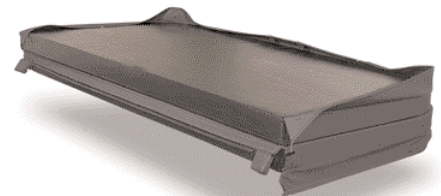

Pina Colada is the smallest of the Procopi spas. With its small foot print it can be slipped easily into any surroundings.

Small in size but large in spirit Pina Colada features two bucket seats and one lounge seat where 19 massage nozzles and 10 air jets (blower version) provide an effective, soothing and stress relieving massage.

1 Multi-coloured LED underwater light

1 Skimmer (two 3.2 m² cartridges)

3 Head-rests

2 Main drains

1 Step

1 Rigid cover

1 Spa pack SP800 (see page 221)

Accessories included with the spa:

- Rigid cover (comes with fastening clips),
- Wooden steps (portable version).

	 1	 2	
Lounger seat	Bucket seat 1	Bucket seat 2	Child seat
5X 	5X 	2X 	1X 
6X 	2X 	2X 	
6X 			

The portable version features a solid Red Cedar surround 15 mm thick, intimating the charm and quality of a hand-crafted finish. The support frame is made of solid, class 4 treated pine.