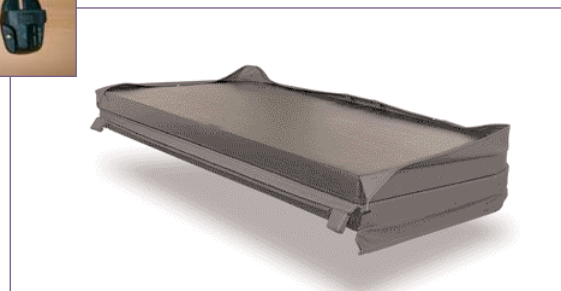

2 Multi-coloured LED underwater lights

1 Skimmer (two 3.2 m² cartridges)

7 Head-rests

6 Main drains

1 Step

1 Rigid cover

1 SP1200 spa pack (see page 221)

Accessories included with the spa:

- Rigid cover (comes with fastening clips),
- Wooden steps (portable version).

						
Lounger seat	Bucket seat 1	Bucket seat 2	Seat 1	Seat 2	Seat 3	Seat 4
6X 	9X 	5X 	2X 	2X 	3X 	4X 
8X 	2X 	2X 	1X 	1X 	1X 	1X 
5X 		2X 				
		6X 				

The portable version features a solid Red Cedar surround 15 mm thick, intimating the charm and quality of a hand-crafted finish. The support frame is made of solid, class 4 treated pine.

Article description	Sahara quarite	Blue quarite	Green quarite	Grey quarite	Quarz	Price
▶ PORTABLE SPAS WITH RED CEDAR SURROUND						
Copacabana spa, with blower	31402500	31403500	31404500	31401500	31405500	10,915.50
Copacabana spa, without blower	31402400	31403400	31404400	31401400	31405400	10,554.50
▶ IN-GROUND SPAS						
Copacabana spa, with blower	31462500	31463500	31464500	31461500	31465500	9,595.00
Copacabana spa, without blower	31462400	31463400	31464400	31461400	31465400	9,224.50